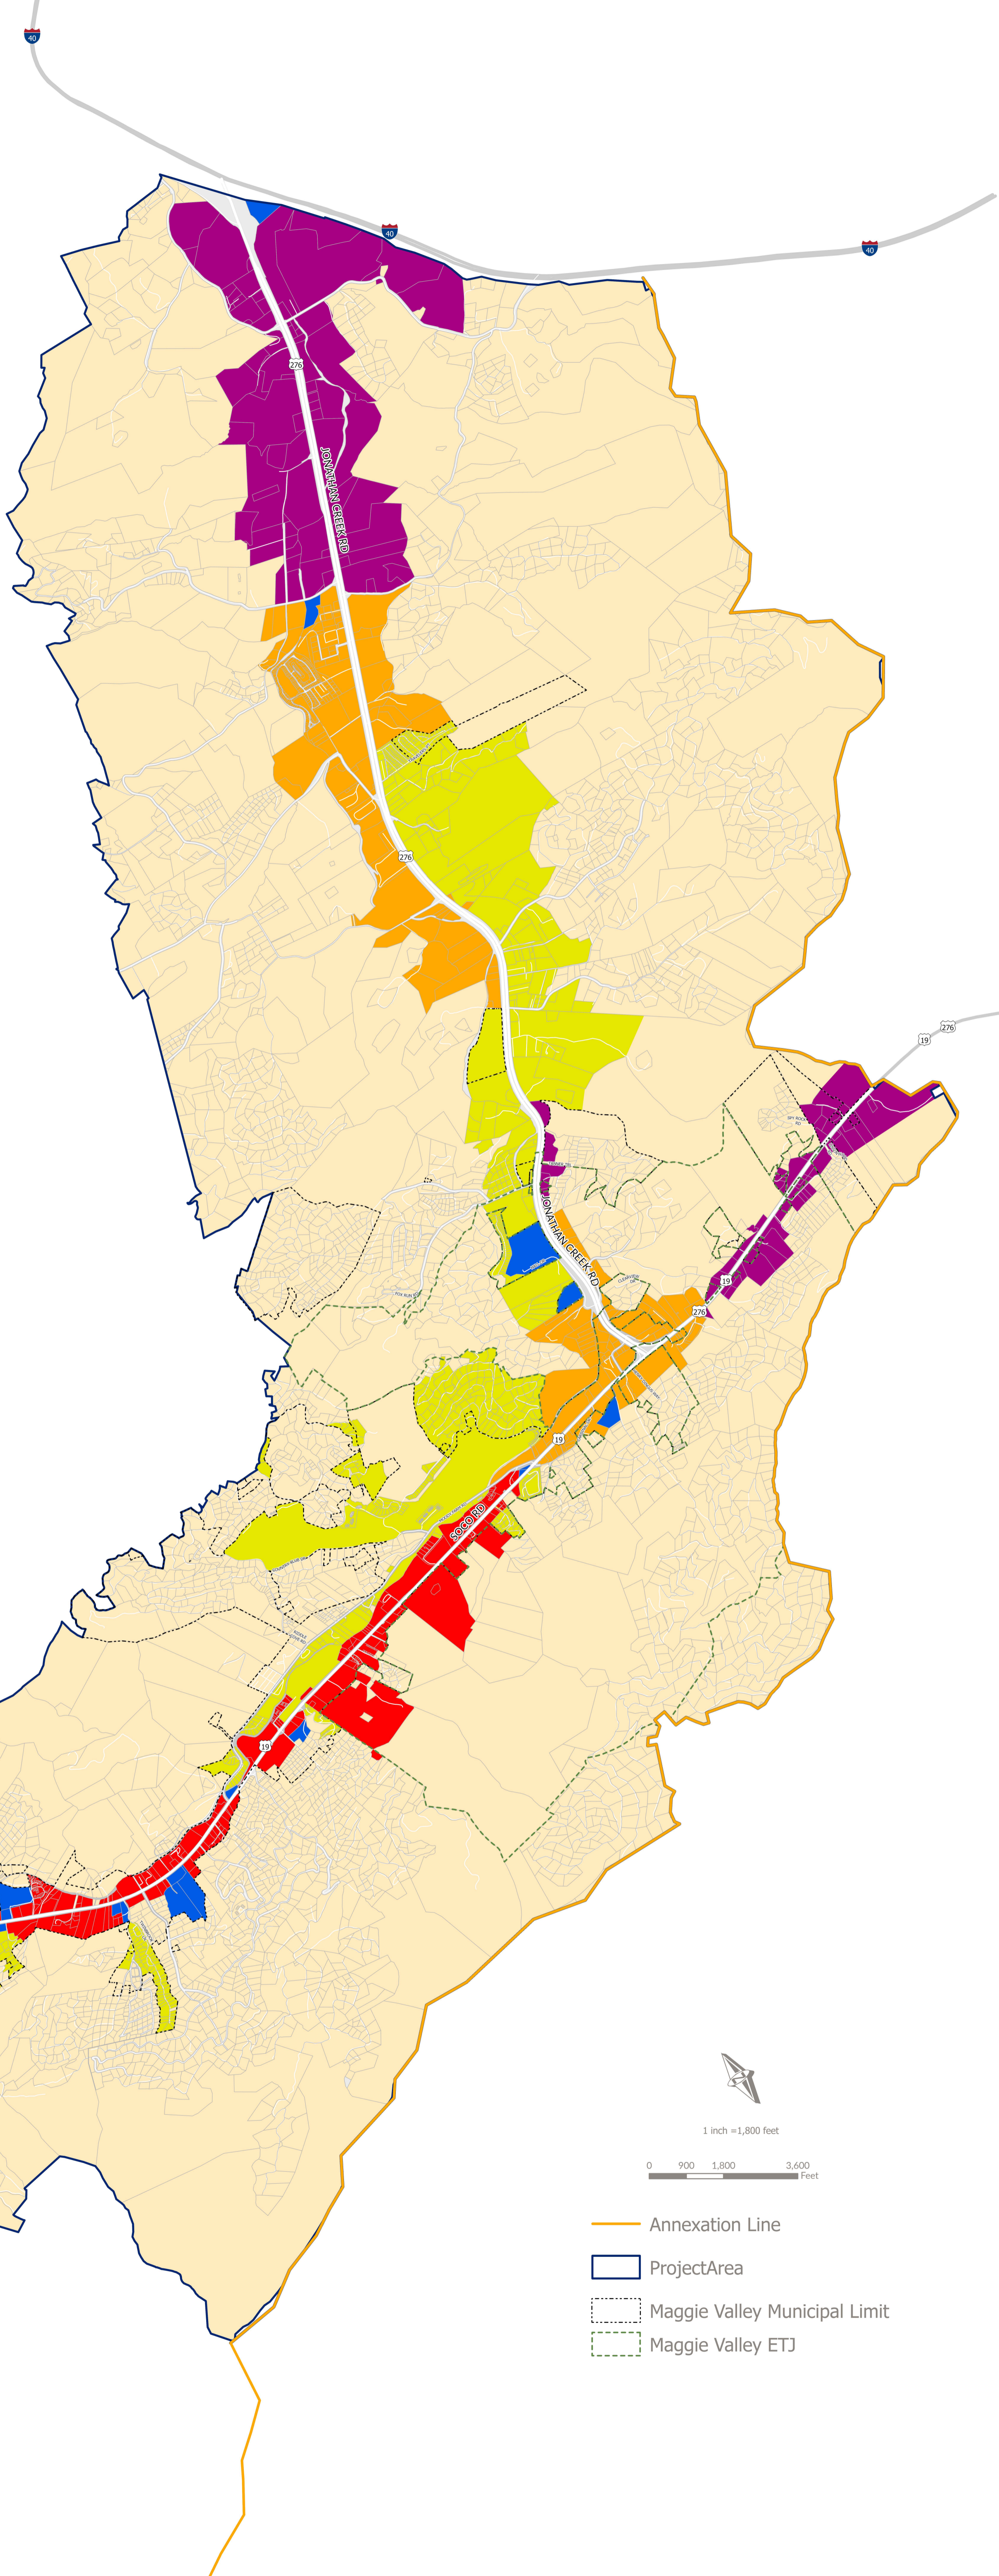

# Future Land Use Maggie Valley, NC

- Mountain Residential
- Valley Residential
- General Business
- Mixed Use Core
- Institutional
- Highway Mixed-Use
- Parcel

 The Swag Resort and Spa

 Cataloochee Ranch and Ski Resort

1 inch = 1,800 feet  
0 900 1,800 3,600 Feet

- Annexation Line
- ProjectArea
- Maggie Valley Municipal Limit
- Maggie Valley ETJ